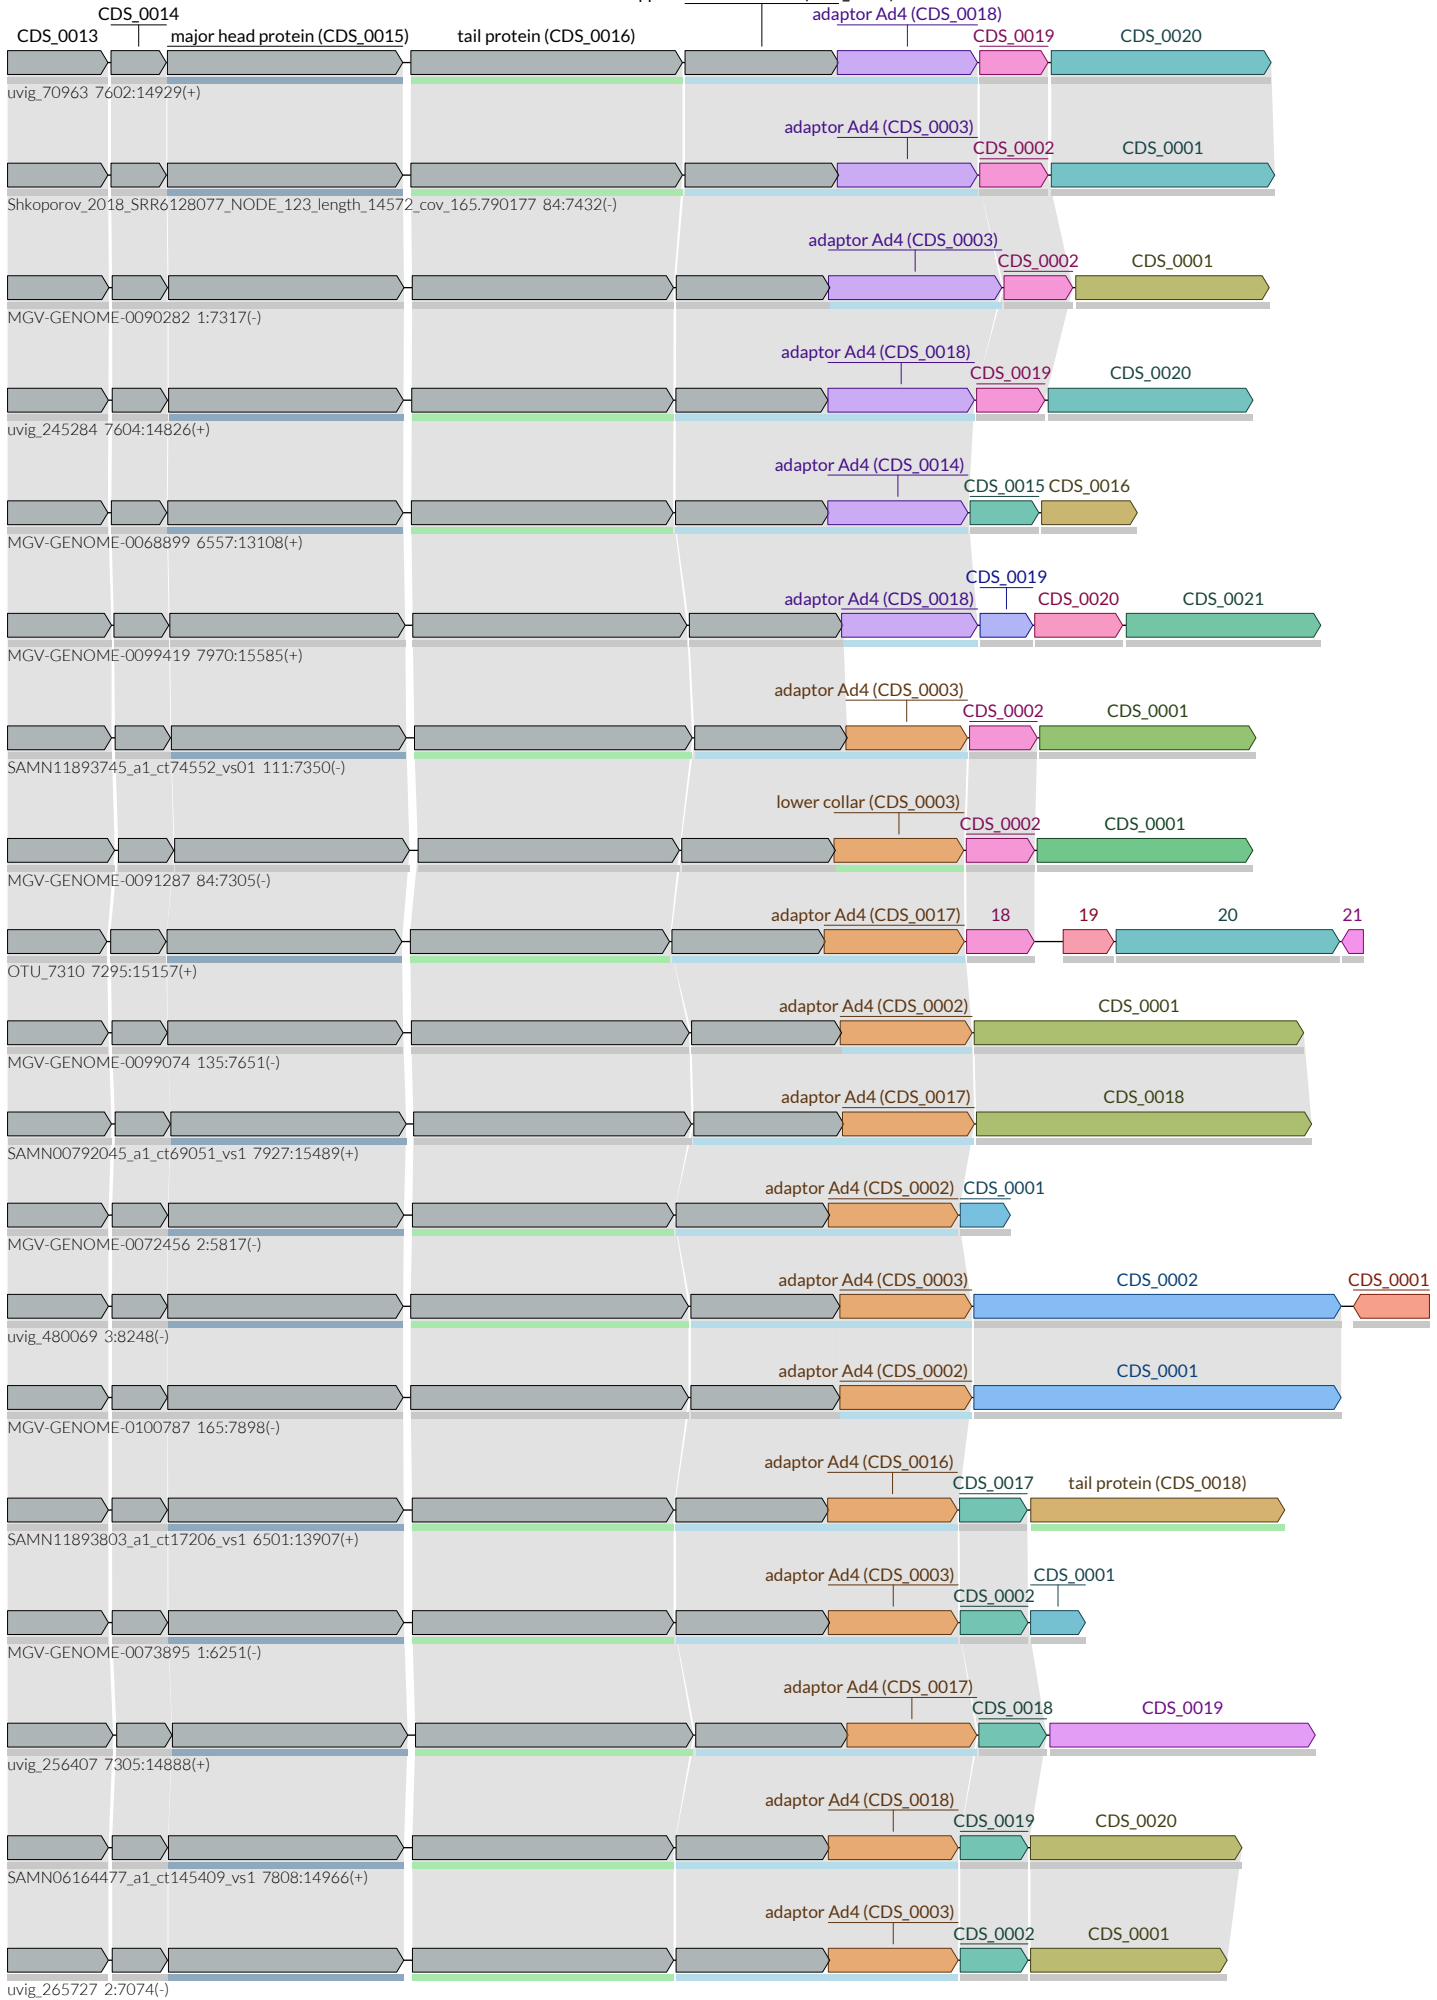

upper collar connector (CDS_0017)

connector head and packaging tail unknown function