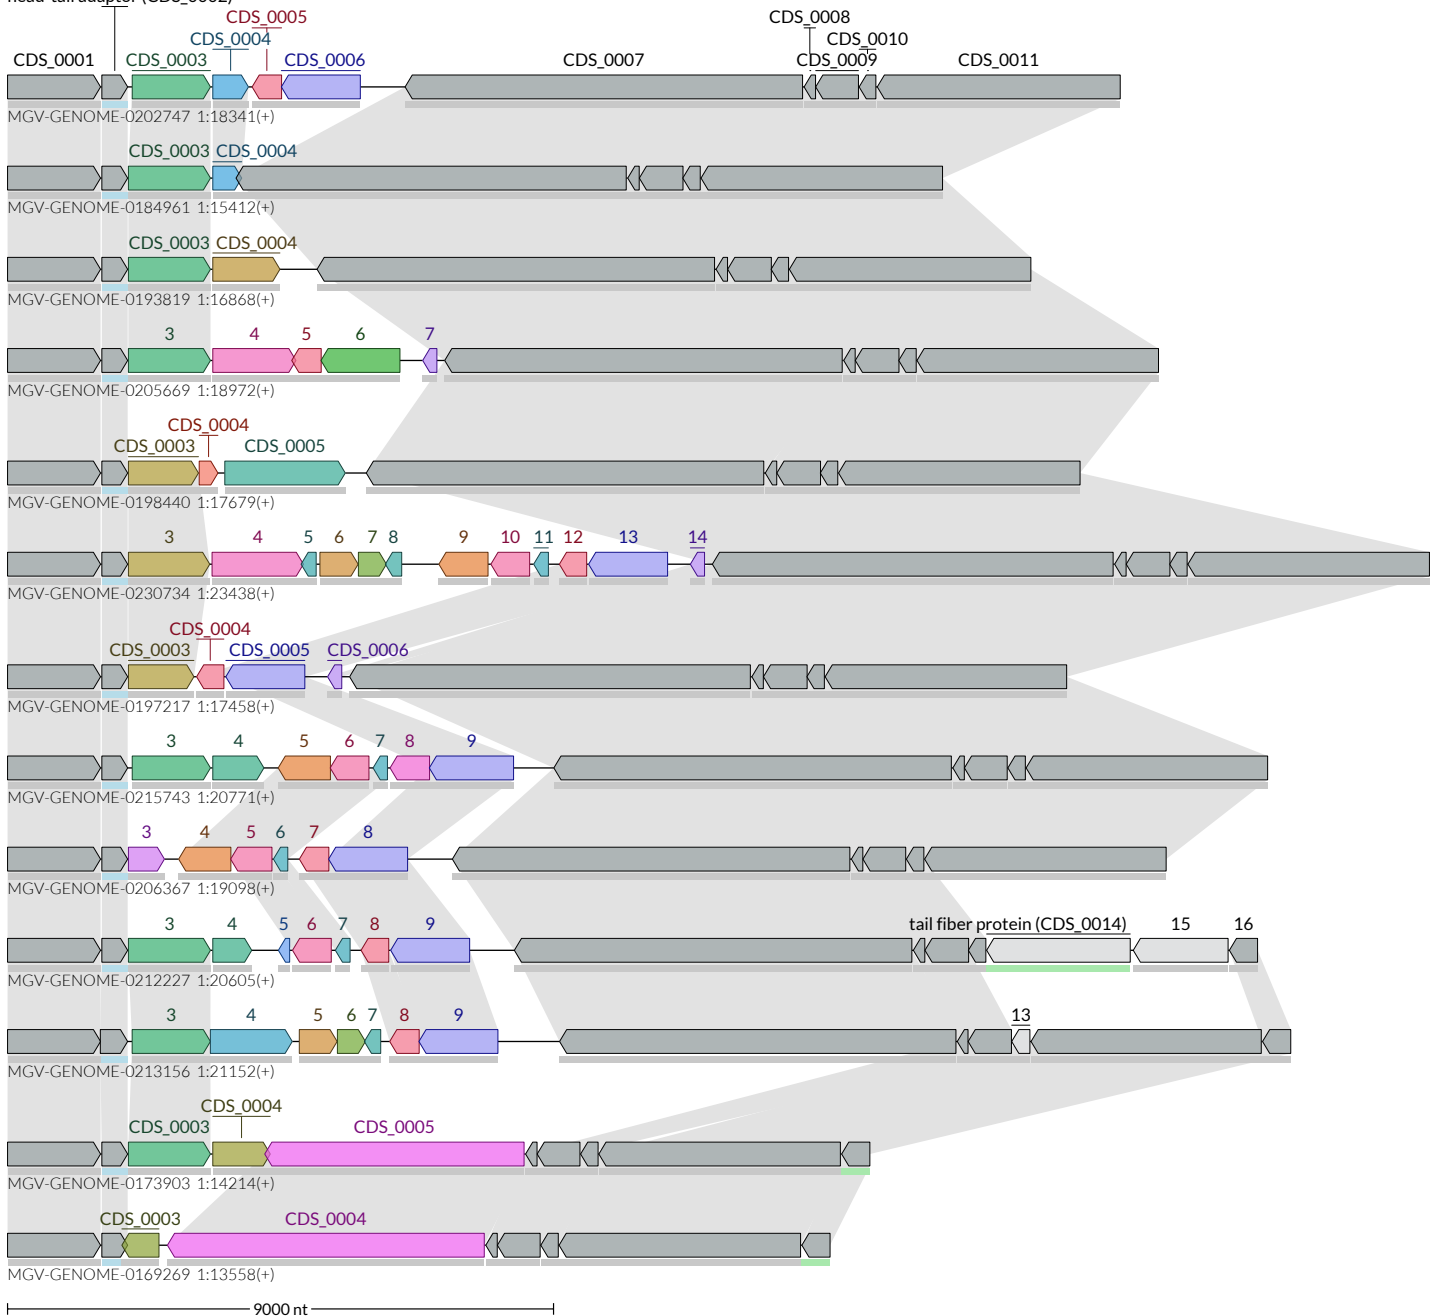

head-tail adaptor (CDS\_0002)

connector tail unknown function