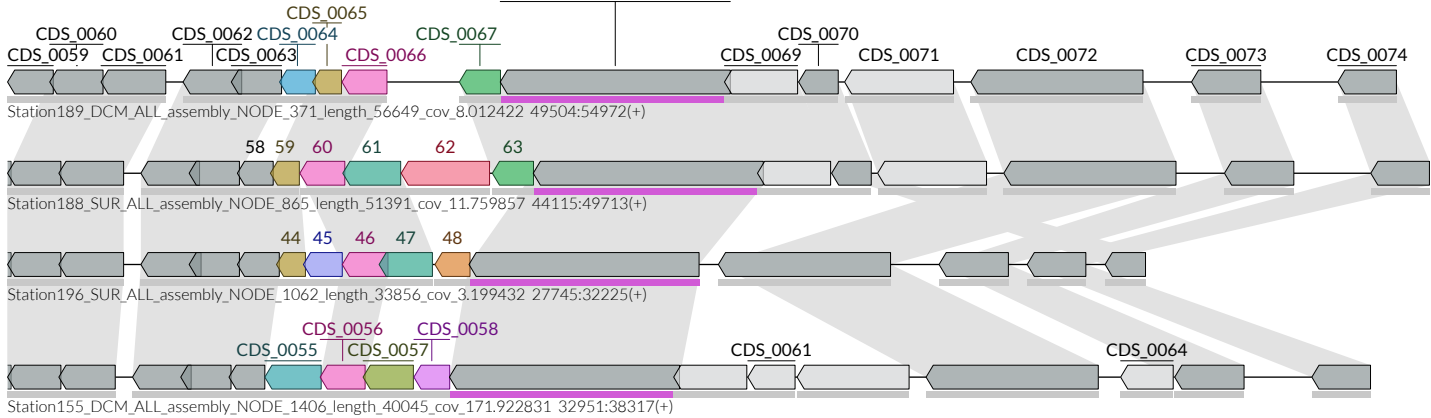

RM_Type_II_Type_II_MTases__Type_II_MTases_FAM_0 (CDS_0068)

unknown function Defence