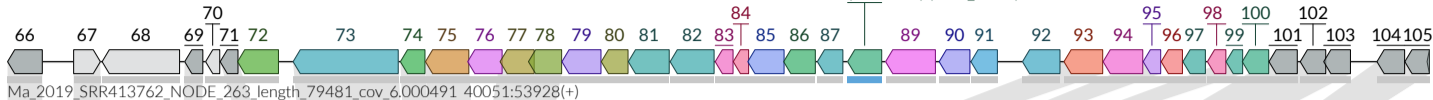

Tad2 anti-Thoeris (APIS029) (CDS_0088)

5000 nt

unknown function **Anti-defence**